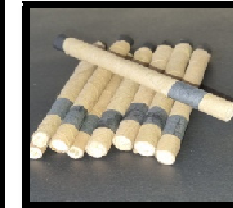

Tendu or Ebony or Coromandel Pre Rolled Leaf Organic Hand Rolled Leaf

Super slow burning organic leaf is not homogenized or tobacco leaf, it is purely natural unprocessed organic leaf, pre rolled cones are hand rolled from selected high quality leaves and filters are made from organic corn husk, pre rolls are technically hand rolled and air tightens without any adhesive. They're not a rolling paper and they're not a cigarette tube! They're a totally new concept in smoking – "Organic Pre Rolled Leaf"

Unique Characteristics of Coromandel Leaf - Super slow burning organic unprocessed leaf wraps emits a unique earthy aroma which enhances smoking pleasure • corresponds well with the filled/ packed herbal • Creates a good balance between all characteristics of smoking • Unfiltered pre rolled leaf are more enjoyable, the end tip are especially developed to hold back smoking mixture • It does not leave any taste of the wrapper • It has even burn quality • It burns slower so that the burn rate would match Cavendish tobaccos • A minimum of ash • Rolls are technically hand rolled without glue or any adhesive •

UN-Filtered Pre Rolled Cones

Corn Husk Filtered Pre Rolled Leaf

Unfiltered Single Roll Prices

Filtered Tendu or Coromandel or Ebony Pre Roll (Single Roll Prices)

Unfiltered Cones
(88 to 90 mm)

Unfiltered Cones (120 mm)

Rollies (55 mm)

QUEEN MINI (88/ 90 mm)

Standard (100 mm)

Slim Rolls (110 mm)

KING Pre Rolls (120 mm)

Un-Filtered 100's Pack

Filtered Coromandel or Ebony Leaf - Bulk Pack Prices (100 Rolls/ Box)

100 Unfiltered Cones per Box (88 to 90)